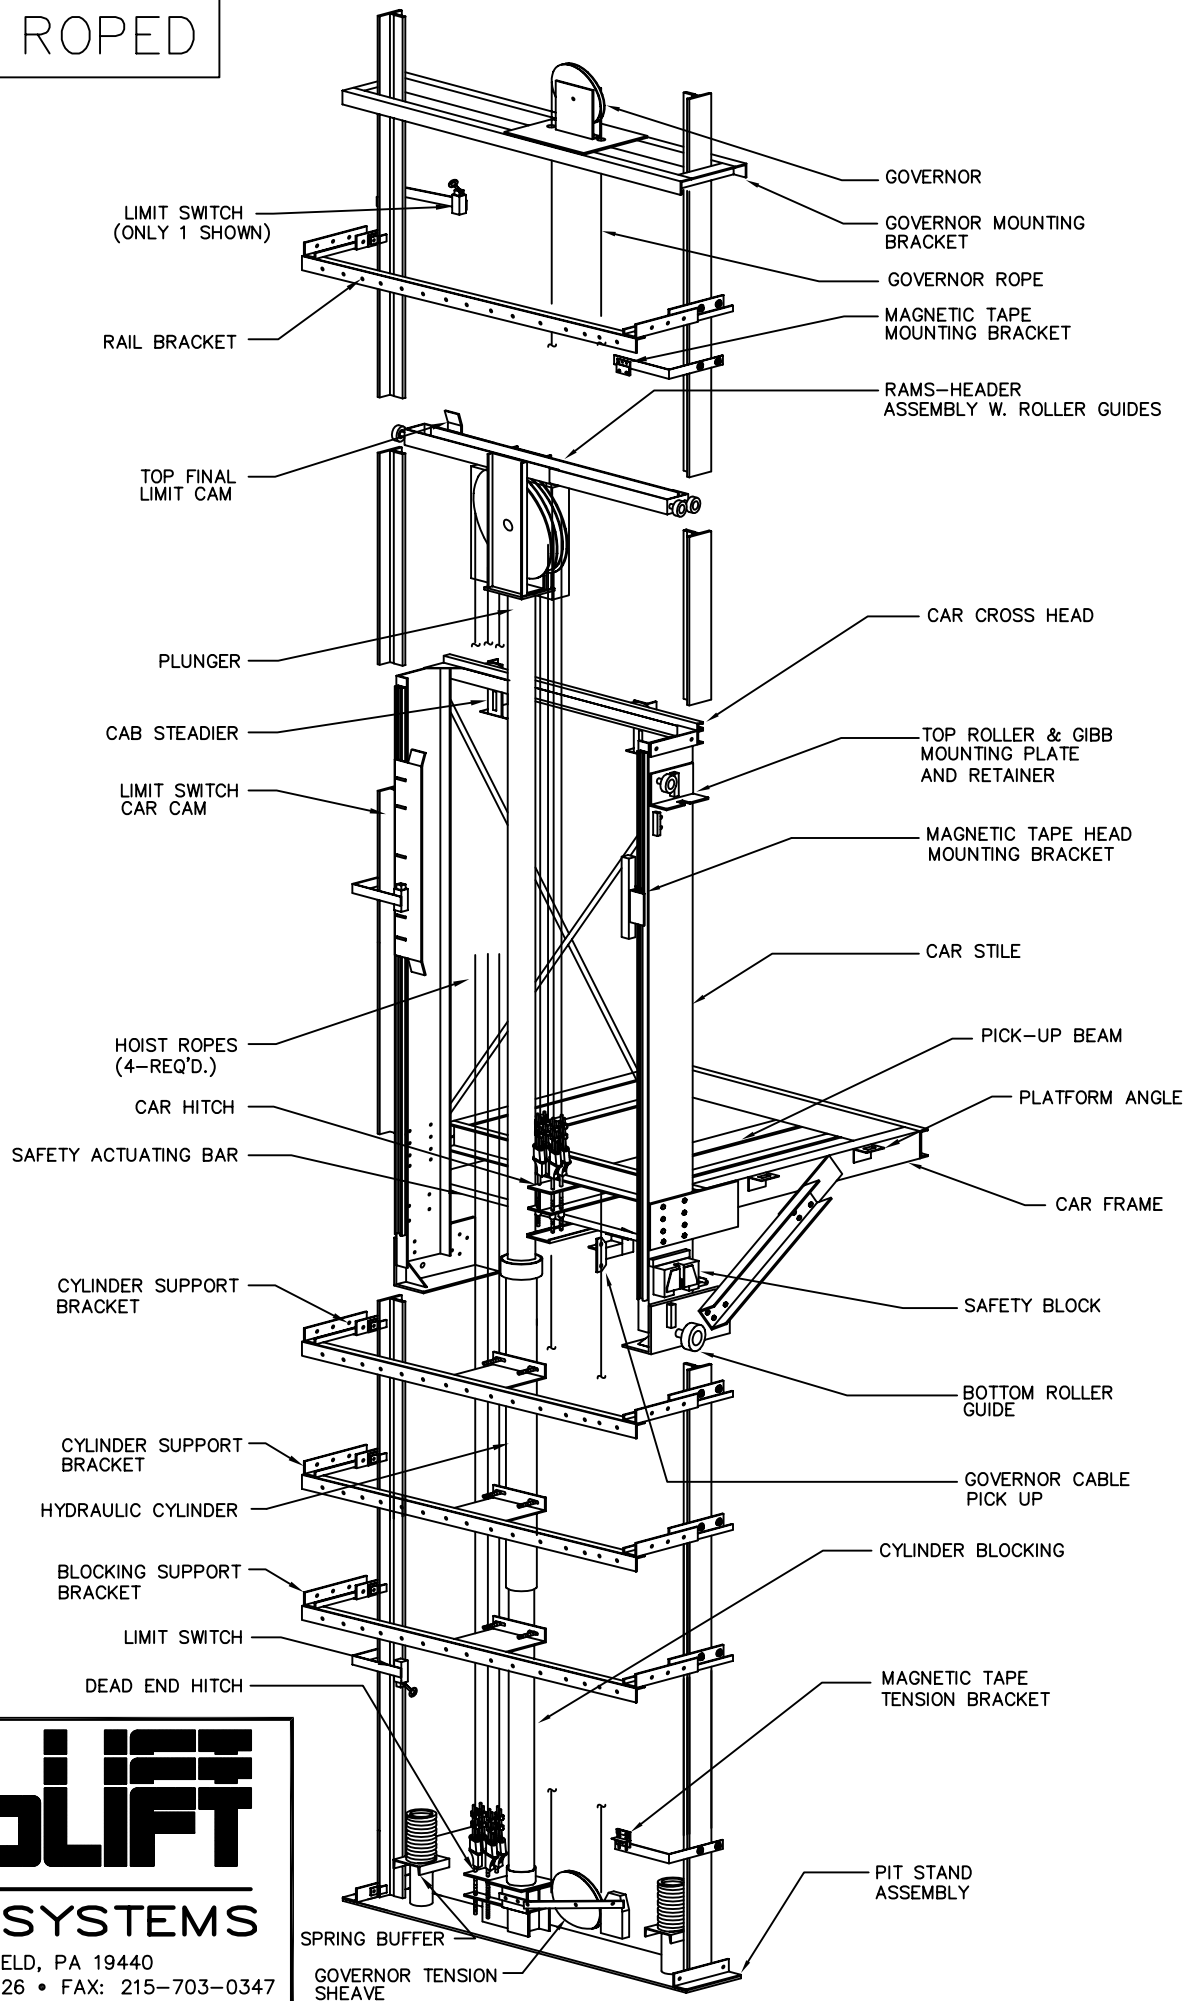

CANTILEVER ROPED

CEMCO LIFT

ELEVATOR SYSTEMS

2801 TOWNSHIP LINE ROAD, HATFIELD, PA 19440
 215-799-2900 • 1-800-962-3626 • FAX: 215-703-0347