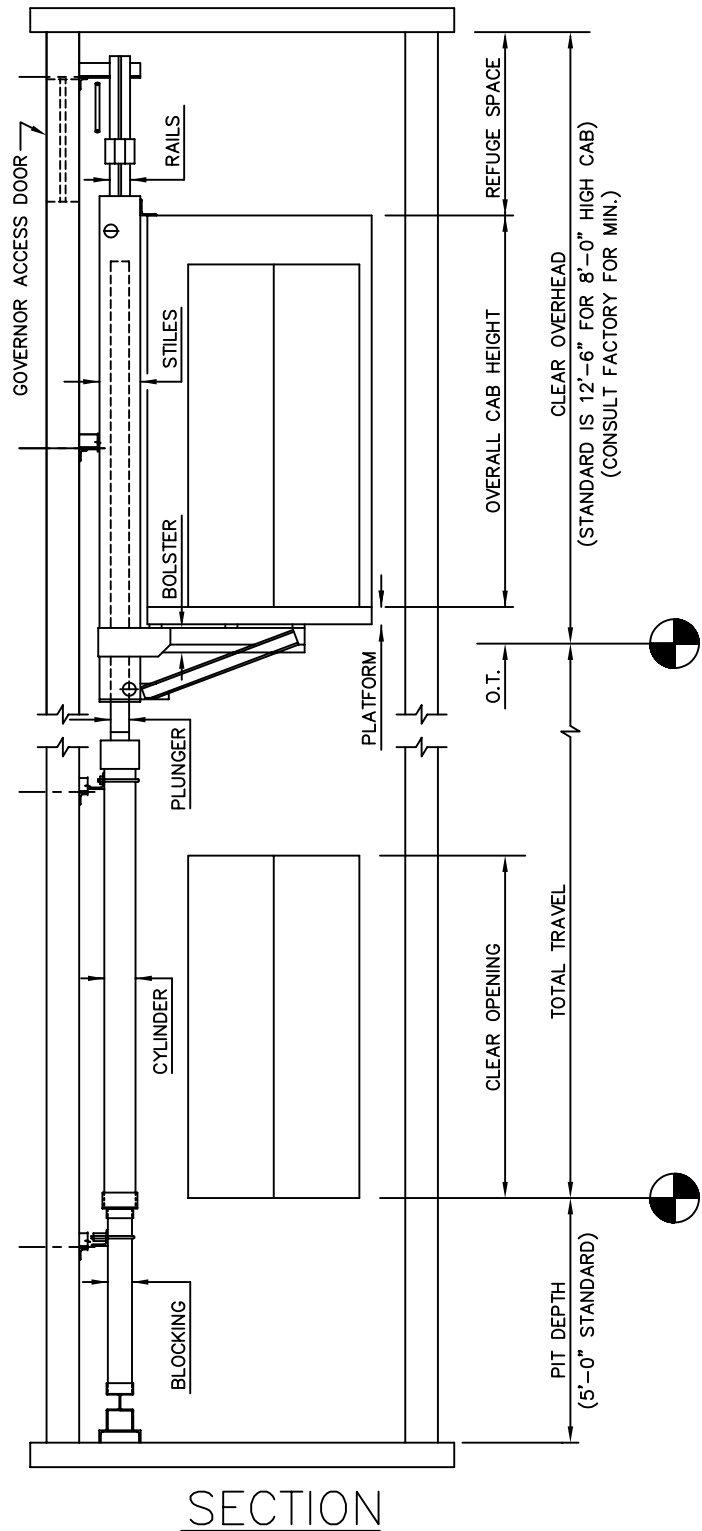

PASSENGER / SERVICE – CANTILEVER ROPED

MACHINE ROOM

NOTES:

- 1) ALL DIMENSIONS ARE SUBJECT TO CHANGE WITHOUT NOTICE. CONFIRM WITH FACTORY.
- 2) ADDITIONAL MACHINE ROOM EQUIPMENT MAY REQUIRE A LARGER MACHINE ROOM.
- 3) CLEARANCES MAY VARY PER STATE / CITY REQUIREMENTS. CHECK YOUR LOCAL CODES.
- 4) MINIMUM MACHINE ROOM HEIGHT IS 7'-0". CHECK YOUR LOCAL CODES.
- 5) CONSULT FACTORY FOR SPECIAL ARRANGEMENTS.
- 6) MACHINE ROOM IS SUGGESTED TO BE ADJACENT AT THE LOWEST LANDING, BUT CAN BE LOCATED REMOTE. REMOTE MACHINE ROOMS CAN AFFECT EQUIPMENT.

SECTION

ELEVATOR SYSTEMS

2801 TOWNSHIP LINE ROAD, HATFIELD, PA 19440
 215-799-2900 • 1-800-962-3626 • FAX: 215-703-0347