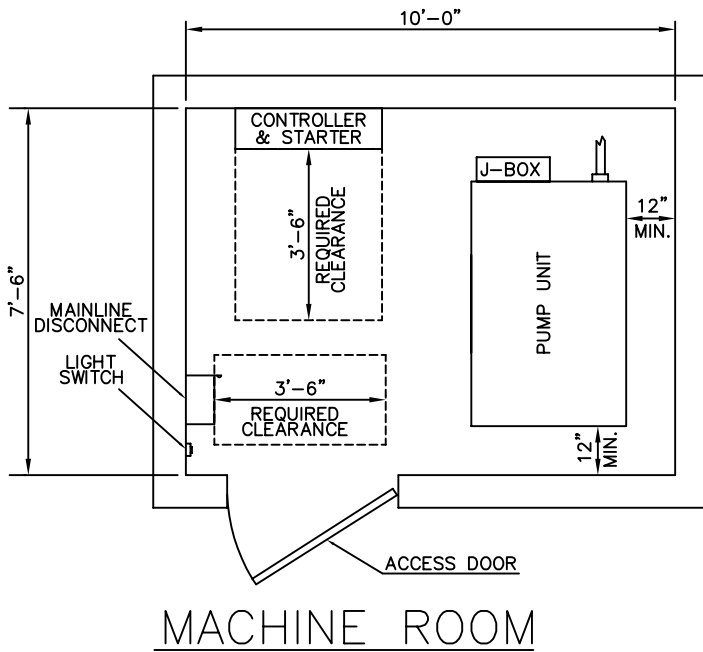

PASSENGER / SERVICE – CANTILEVER ROPED

MACHINE ROOM

NOTES:

- 1) ALL DIMENSIONS ARE SUBJECT TO CHANGE WITHOUT NOTICE. CONFIRM WITH FACTORY.
- 2) ADDITIONAL MACHINE ROOM EQUIPMENT MAY REQUIRE A LARGER MACHINE ROOM.
- 3) CLEARANCES MAY VARY PER STATE / CITY REQUIREMENTS. CHECK YOUR LOCAL CODES.
- 4) MINIMUM MACHINE ROOM HEIGHT IS 7'-0". CHECK YOUR LOCAL CODES.
- 5) CONSULT FACTORY FOR SPECIAL ARRANGEMENTS.
- 6) MACHINE ROOM IS SUGGESTED TO BE ADJACENT AT THE LOWEST LANDING, BUT CAN BE LOCATED REMOTE. REMOTE MACHINE ROOMS CAN AFFECT EQUIPMENT.