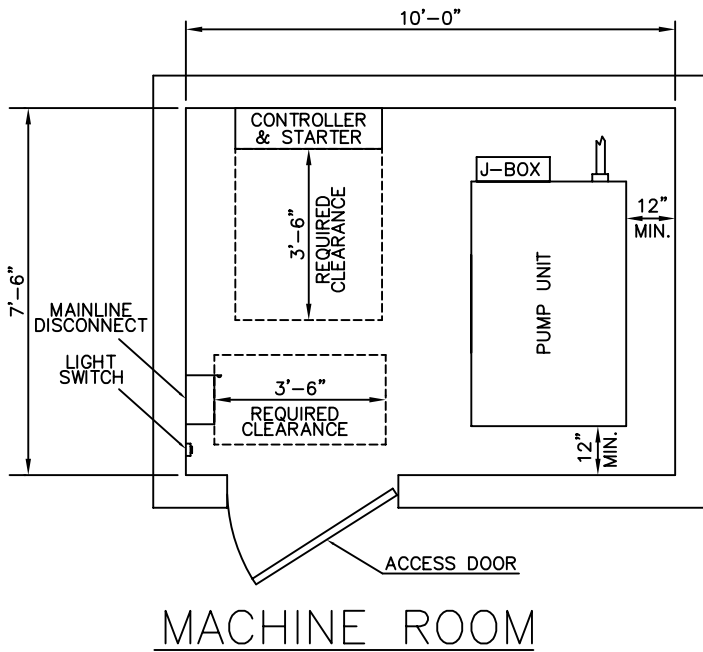

PASSENGER / SERVICE – CANTILEVER ROPED

MACHINE ROOM

NOTES:

- 1) ALL DIMENSIONS ARE SUBJECT TO CHANGE WITHOUT NOTICE. CONFIRM WITH FACTORY.
- 2) ADDITIONAL MACHINE ROOM EQUIPMENT MAY REQUIRE A LARGER MACHINE ROOM.
- 3) CLEARANCES MAY VARY PER STATE / CITY REQUIREMENTS. CHECK YOUR LOCAL CODES.
- 4) MINIMUM MACHINE ROOM HEIGHT IS 7'-0". CHECK YOUR LOCAL CODES.
- 5) CONSULT FACTORY FOR SPECIAL ARRANGEMENTS.
- 6) MACHINE ROOM IS SUGGESTED TO BE ADJACENT AT THE LOWEST LANDING, BUT CAN BE LOCATED REMOTE. REMOTE MACHINE ROOMS CAN AFFECT EQUIPMENT.