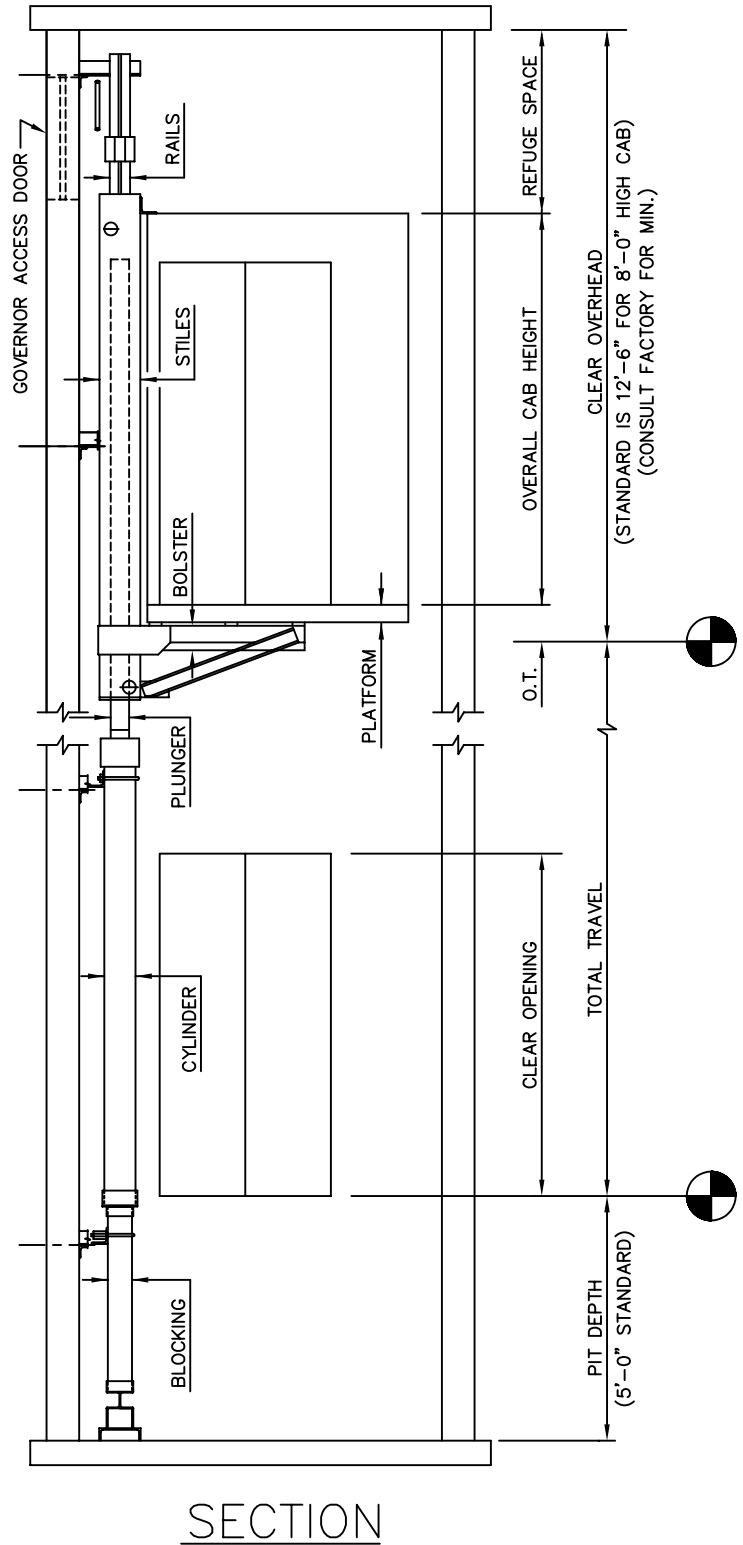

PASSENGER / SERVICE – CANTILEVER ROPED

MACHINE ROOM

NOTES:

- 1) ALL DIMENSIONS ARE SUBJECT TO CHANGE WITHOUT NOTICE. CONFIRM WITH FACTORY.
- 2) ADDITIONAL MACHINE ROOM EQUIPMENT MAY REQUIRE A LARGER MACHINE ROOM.
- 3) CLEARANCES MAY VARY PER STATE / CITY REQUIREMENTS. CHECK YOUR LOCAL CODES.
- 4) MINIMUM MACHINE ROOM HEIGHT IS 7'-0". CHECK YOUR LOCAL CODES.
- 5) CONSULT FACTORY FOR SPECIAL ARRANGEMENTS.
- 6) MACHINE ROOM IS SUGGESTED TO BE ADJACENT AT THE LOWEST LANDING, BUT CAN BE LOCATED REMOTE. REMOTE MACHINE ROOMS CAN AFFECT EQUIPMENT.

SECTION

ELEVATOR SYSTEMS

2801 TOWNSHIP LINE ROAD, HATFIELD, PA 19440
 215-799-2900 • 1-800-962-3626 • FAX: 215-703-0347