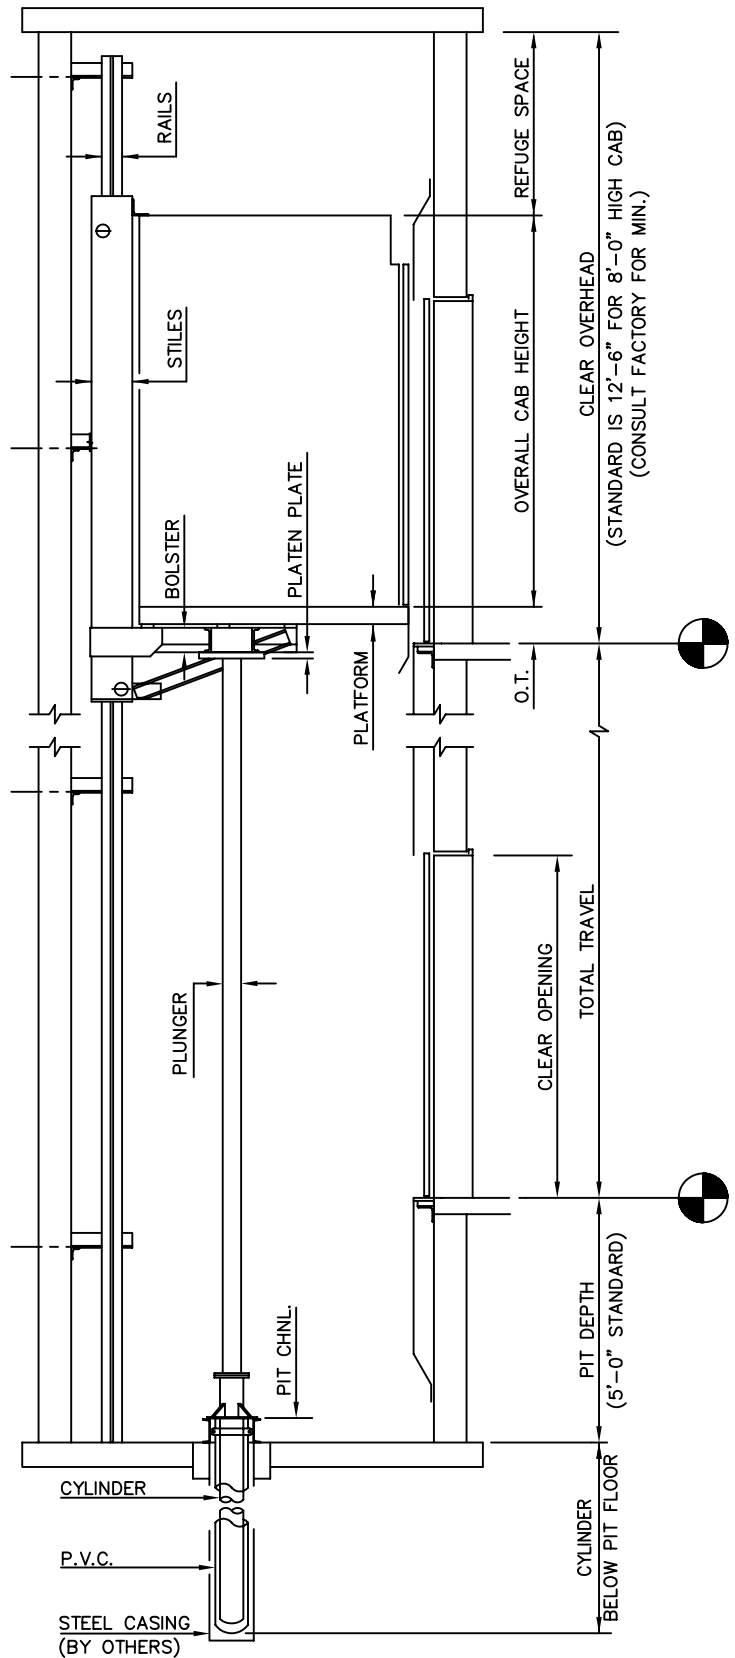

# PASSENGER / SERVICE – CANTILEVER IN-GROUND

MACHINE ROOM

**NOTES:**

- 1) ALL DIMENSIONS ARE SUBJECT TO CHANGE WITHOUT NOTICE. CONFIRM WITH FACTORY.
- 2) ADDITIONAL MACHINE ROOM EQUIPMENT MAY REQUIRE A LARGER MACHINE ROOM.
- 3) CLEARANCES MAY VARY PER STATE / CITY REQUIREMENTS. CHECK YOUR LOCAL CODES.
- 4) MINIMUM MACHINE ROOM HEIGHT IS 7'-0". CHECK YOUR LOCAL CODES.
- 5) CONSULT FACTORY FOR SPECIAL ARRANGEMENTS.
- 6) MACHINE ROOM IS SUGGESTED TO BE ADJACENT AT THE LOWEST LANDING, BUT CAN BE LOCATED REMOTE. REMOTE MACHINE ROOMS CAN AFFECT EQUIPMENT.

SECTION