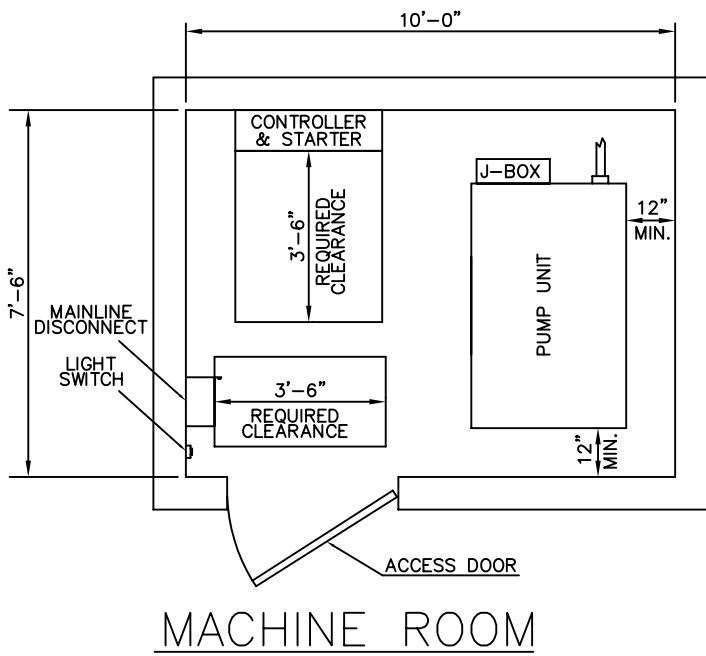

# PASSENGER / SERVICE – CANTILEVER IN-GROUND

MACHINE ROOM

**NOTES:**

- 1) ALL DIMENSIONS ARE SUBJECT TO CHANGE WITHOUT NOTICE. CONFIRM WITH FACTORY.
- 2) ADDITIONAL MACHINE ROOM EQUIPMENT MAY REQUIRE A LARGER MACHINE ROOM.
- 3) CLEARANCES MAY VARY PER STATE / CITY REQUIREMENTS. CHECK YOUR LOCAL CODES.
- 4) MINIMUM MACHINE ROOM HEIGHT IS 7'-0". CHECK YOUR LOCAL CODES.
- 5) CONSULT FACTORY FOR SPECIAL ARRANGEMENTS.
- 6) MACHINE ROOM IS SUGGESTED TO BE ADJACENT AT THE LOWEST LANDING, BUT CAN BE LOCATED REMOTE. REMOTE MACHINE ROOMS CAN AFFECT EQUIPMENT.