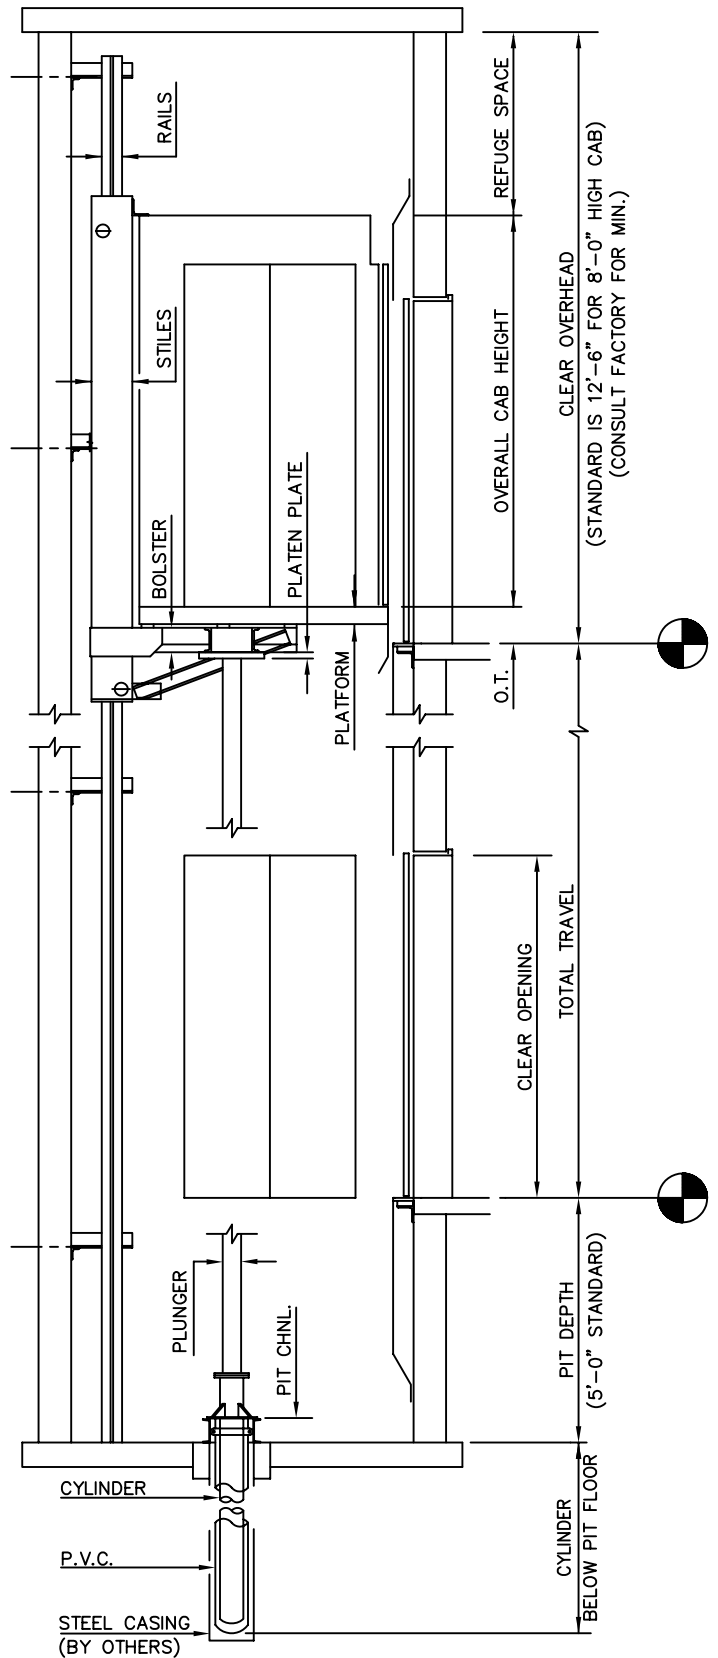

PASSENGER / SERVICE – CANTILEVER IN-GROUND

MACHINE ROOM

NOTES:

- 1) ALL DIMENSIONS ARE SUBJECT TO CHANGE WITHOUT NOTICE. CONFIRM WITH FACTORY.
- 2) ADDITIONAL MACHINE ROOM EQUIPMENT MAY REQUIRE A LARGER MACHINE ROOM.
- 3) CLEARANCES MAY VARY PER STATE / CITY REQUIREMENTS. CHECK YOUR LOCAL CODES.
- 4) MINIMUM MACHINE ROOM HEIGHT IS 7'-0". CHECK YOUR LOCAL CODES.
- 5) CONSULT FACTORY FOR SPECIAL ARRANGEMENTS.
- 6) MACHINE ROOM IS SUGGESTED TO BE ADJACENT AT THE LOWEST LANDING, BUT CAN BE LOCATED REMOTE. REMOTE MACHINE ROOMS CAN AFFECT EQUIPMENT.

SECTION

ELEVATOR SYSTEMS