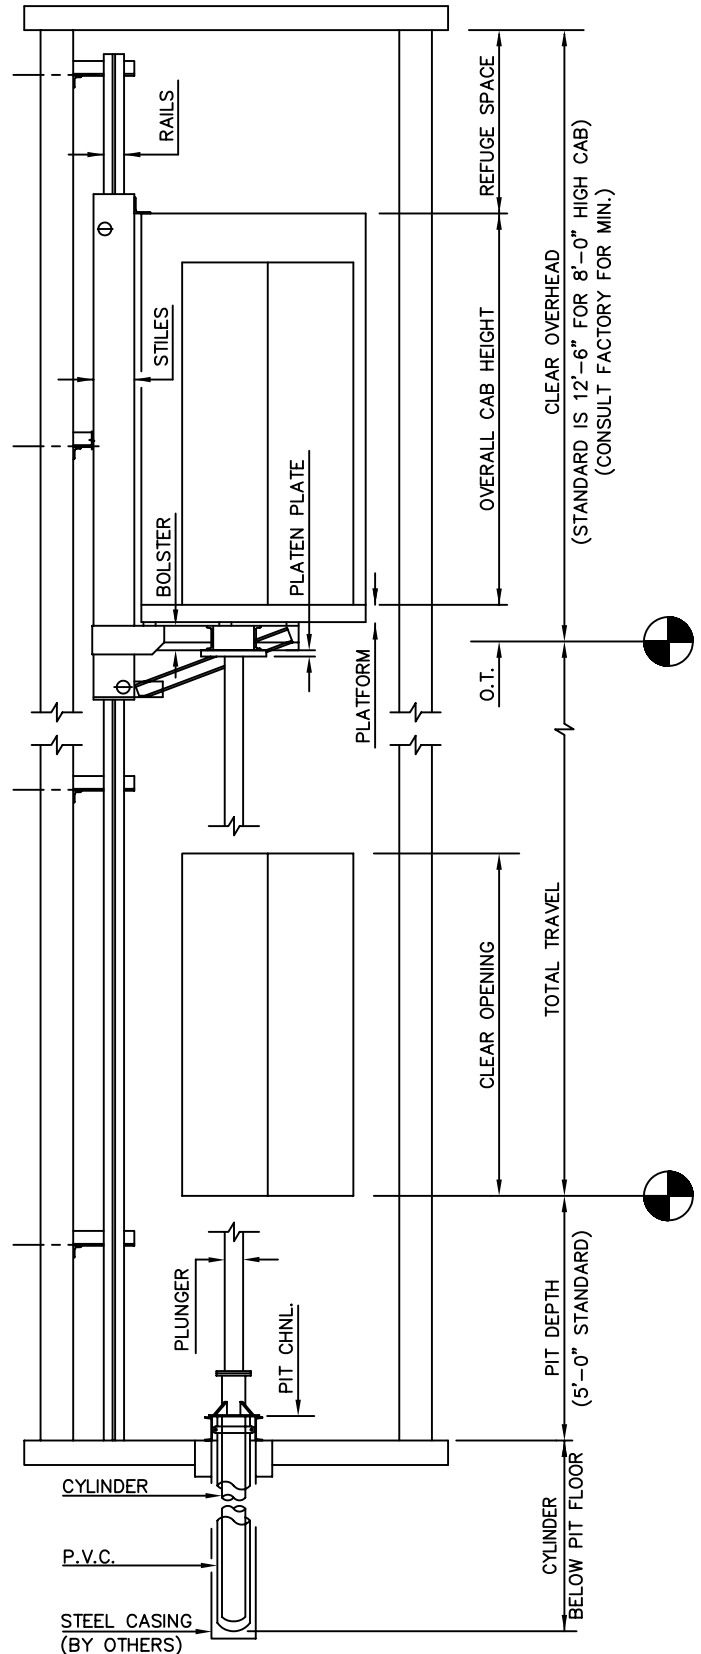

PASSENGER / SERVICE – CANTILEVER IN-GROUND

MACHINE ROOM

NOTES:

- 1) ALL DIMENSIONS ARE SUBJECT TO CHANGE WITHOUT NOTICE. CONFIRM WITH FACTORY.
- 2) ADDITIONAL MACHINE ROOM EQUIPMENT MAY REQUIRE A LARGER MACHINE ROOM.
- 3) CLEARANCES MAY VARY PER STATE / CITY REQUIREMENTS. CHECK YOUR LOCAL CODES.
- 4) MINIMUM MACHINE ROOM HEIGHT IS 7'-0". CHECK YOUR LOCAL CODES.
- 5) CONSULT FACTORY FOR SPECIAL ARRANGEMENTS.
- 6) MACHINE ROOM IS SUGGESTED TO BE ADJACENT AT THE LOWEST LANDING, BUT CAN BE LOCATED REMOTE. REMOTE MACHINE ROOMS CAN AFFECT EQUIPMENT.