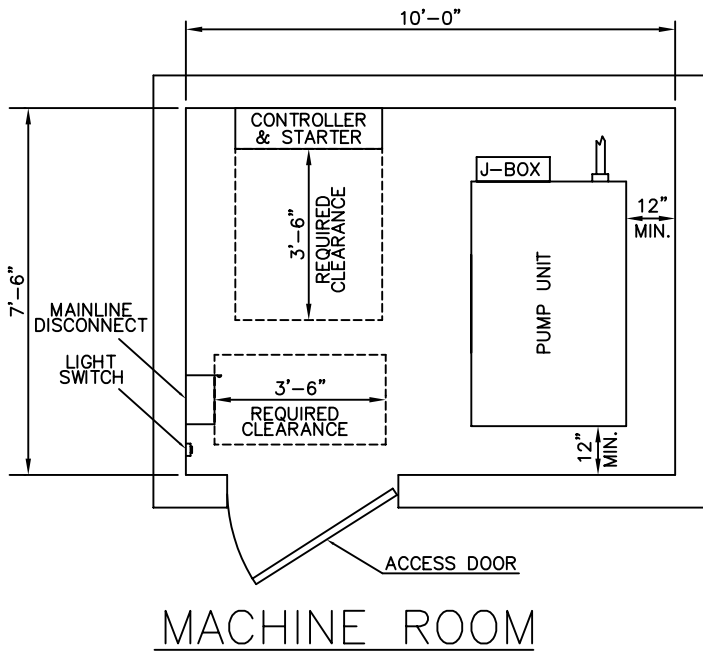

PASSENGER / SERVICE – CANTILEVER IN-GROUND

MACHINE ROOM

NOTES:

- 1) ALL DIMENSIONS ARE SUBJECT TO CHANGE WITHOUT NOTICE. CONFIRM WITH FACTORY.
- 2) ADDITIONAL MACHINE ROOM EQUIPMENT MAY REQUIRE A LARGER MACHINE ROOM.
- 3) CLEARANCES MAY VARY PER STATE / CITY REQUIREMENTS. CHECK YOUR LOCAL CODES.
- 4) MINIMUM MACHINE ROOM HEIGHT IS 7'-0". CHECK YOUR LOCAL CODES.
- 5) CONSULT FACTORY FOR SPECIAL ARRANGEMENTS.
- 6) MACHINE ROOM IS SUGGESTED TO BE ADJACENT AT THE LOWEST LANDING, BUT CAN BE LOCATED REMOTE. REMOTE MACHINE ROOMS CAN AFFECT EQUIPMENT.