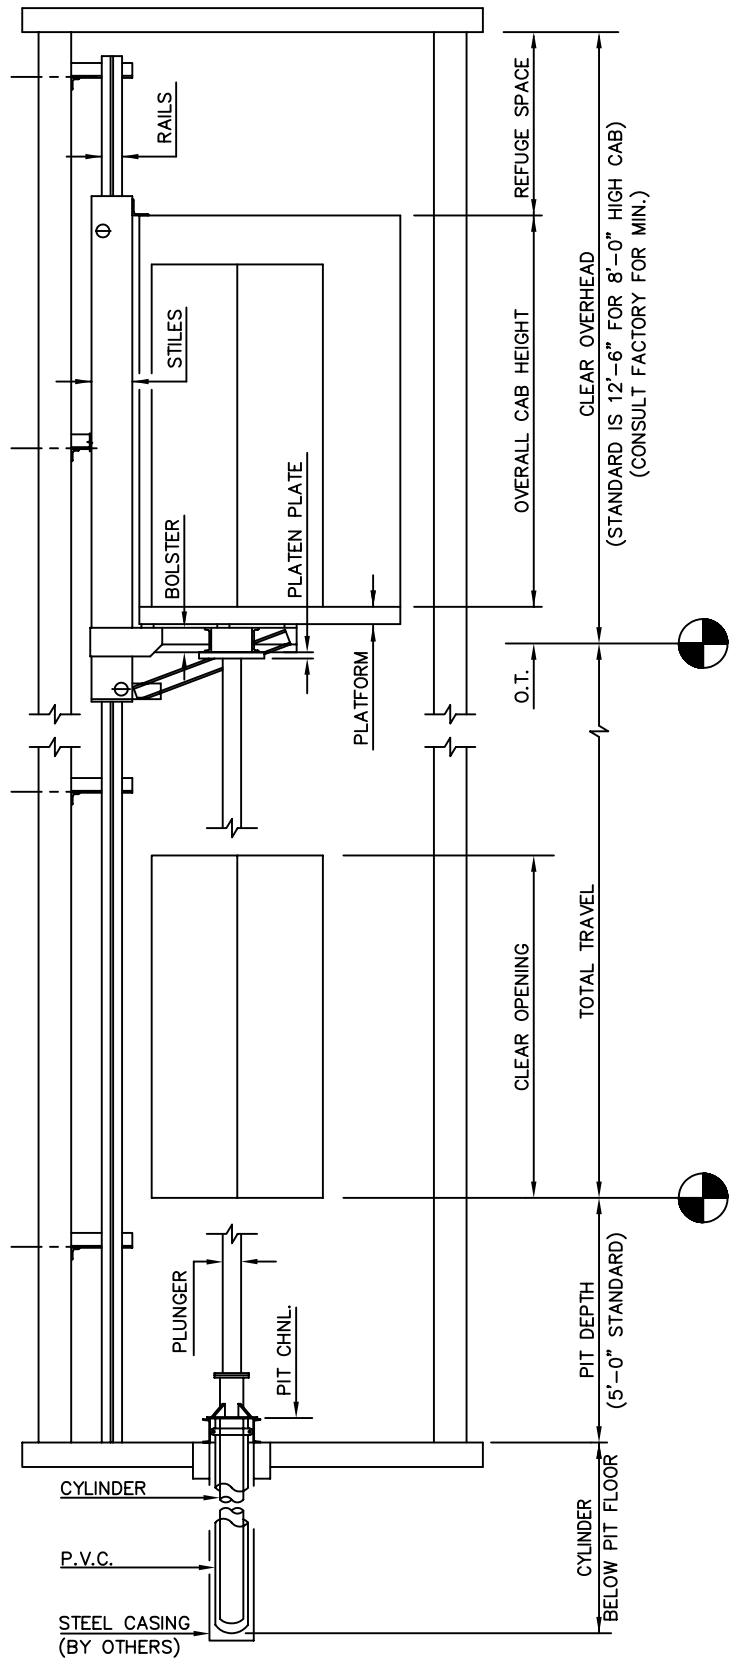

PASSENGER / SERVICE – CANTILEVER IN-GROUND

MACHINE ROOM

NOTES:

- 1) ALL DIMENSIONS ARE SUBJECT TO CHANGE WITHOUT NOTICE. CONFIRM WITH FACTORY.
- 2) ADDITIONAL MACHINE ROOM EQUIPMENT MAY REQUIRE A LARGER MACHINE ROOM.
- 3) CLEARANCES MAY VARY PER STATE / CITY REQUIREMENTS. CHECK YOUR LOCAL CODES.
- 4) MINIMUM MACHINE ROOM HEIGHT IS 7'-0". CHECK YOUR LOCAL CODES.
- 5) CONSULT FACTORY FOR SPECIAL ARRANGEMENTS.
- 6) MACHINE ROOM IS SUGGESTED TO BE ADJACENT AT THE LOWEST LANDING, BUT CAN BE LOCATED REMOTE. REMOTE MACHINE ROOMS CAN AFFECT EQUIPMENT.

SECTION

ELEVATOR SYSTEMS