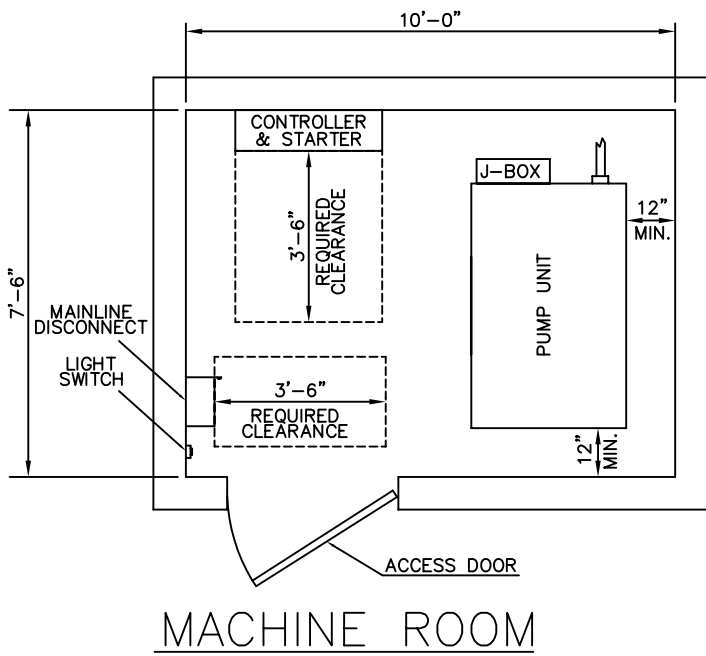

PASSENGER / SERVICE – CANTILEVER IN-GROUND

MACHINE ROOM

NOTES:

- 1) ALL DIMENSIONS ARE SUBJECT TO CHANGE WITHOUT NOTICE. CONFIRM WITH FACTORY.
- 2) ADDITIONAL MACHINE ROOM EQUIPMENT MAY REQUIRE A LARGER MACHINE ROOM.
- 3) CLEARANCES MAY VARY PER STATE / CITY REQUIREMENTS. CHECK YOUR LOCAL CODES.
- 4) MINIMUM MACHINE ROOM HEIGHT IS 7'-0". CHECK YOUR LOCAL CODES.
- 5) CONSULT FACTORY FOR SPECIAL ARRANGEMENTS.
- 6) MACHINE ROOM IS SUGGESTED TO BE ADJACENT AT THE LOWEST LANDING, BUT CAN BE LOCATED REMOTE. REMOTE MACHINE ROOMS CAN AFFECT EQUIPMENT.

SECTION

ELEVATOR SYSTEMS