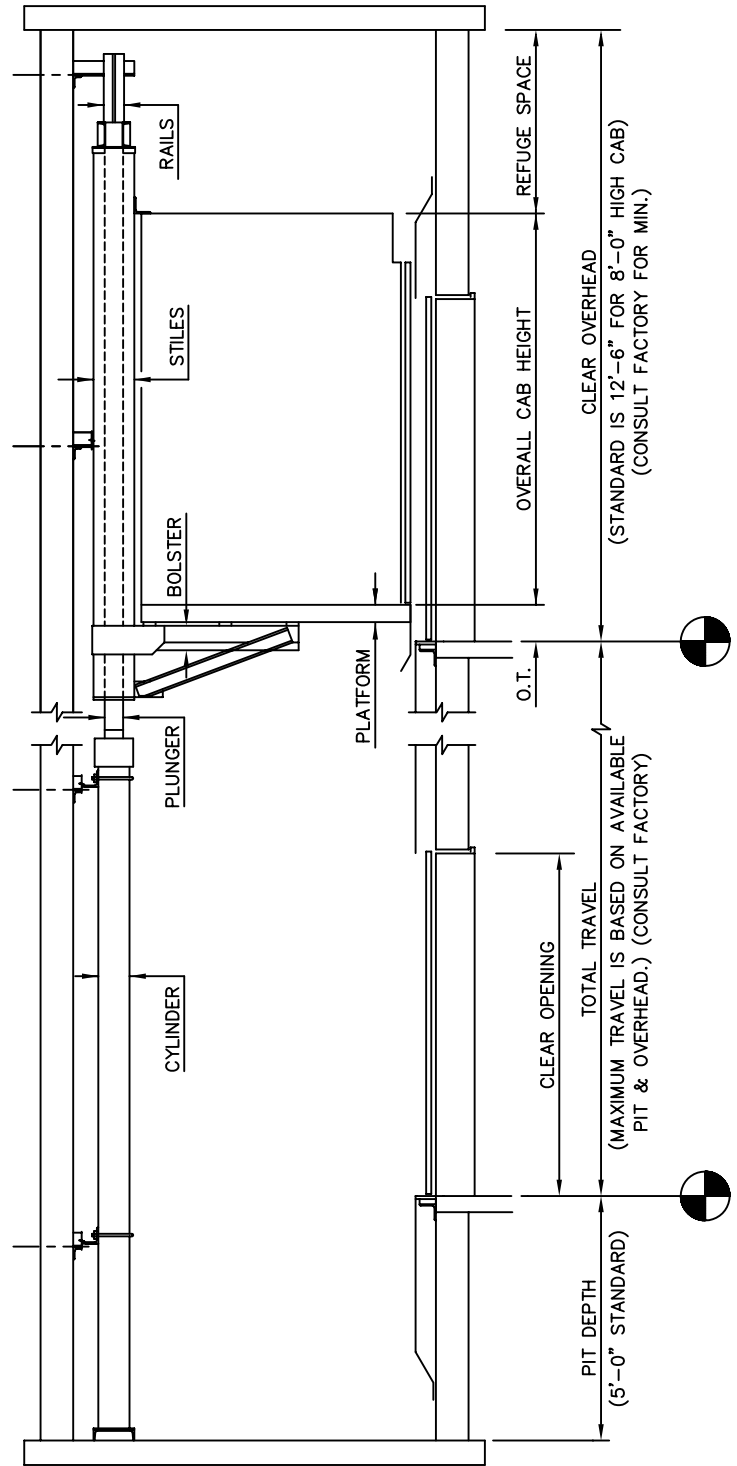

# PASSENGER / SERVICE – CANTILEVER HOLELESS

MACHINE ROOM

**NOTES:**

- 1) ALL DIMENSIONS ARE SUBJECT TO CHANGE WITHOUT NOTICE. CONFIRM WITH FACTORY.
- 2) ADDITIONAL MACHINE ROOM EQUIPMENT MAY REQUIRE A LARGER MACHINE ROOM.
- 3) CLEARANCES MAY VARY PER STATE / CITY REQUIREMENTS. CHECK YOUR LOCAL CODES.
- 4) MINIMUM MACHINE ROOM HEIGHT IS 7'-0". CHECK YOUR LOCAL CODES.
- 5) CONSULT FACTORY FOR SPECIAL ARRANGEMENTS.
- 6) MACHINE ROOM IS SUGGESTED TO BE ADJACENT AT THE LOWEST LANDING, BUT CAN BE LOCATED REMOTE. REMOTE MACHINE ROOMS CAN AFFECT EQUIPMENT.

SECTION

SINGLE STAGE JACKS SHOWN.  
2-STAGE TELESCOPIC JACKS MAY BE USED FOR HIGHER TRAVELS. (CONSULT FACTORY)

ELEVATOR SYSTEMS

2801 TOWNSHIP LINE ROAD, HATFIELD, PA 19440  
215-799-2900 • 1-800-962-3626 • FAX: 215-703-0347