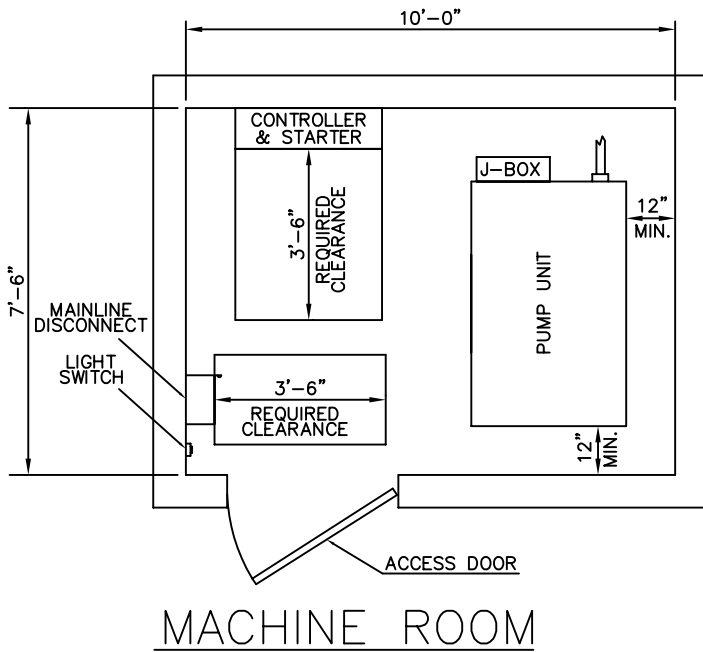

# PASSENGER / SERVICE – CANTILEVER HOLELESS

MACHINE ROOM

**NOTES:**

- 1) ALL DIMENSIONS ARE SUBJECT TO CHANGE WITHOUT NOTICE. CONFIRM WITH FACTORY.
- 2) ADDITIONAL MACHINE ROOM EQUIPMENT MAY REQUIRE A LARGER MACHINE ROOM.
- 3) CLEARANCES MAY VARY PER STATE / CITY REQUIREMENTS. CHECK YOUR LOCAL CODES.
- 4) MINIMUM MACHINE ROOM HEIGHT IS 7'-0". CHECK YOUR LOCAL CODES.
- 5) CONSULT FACTORY FOR SPECIAL ARRANGEMENTS.
- 6) MACHINE ROOM IS SUGGESTED TO BE ADJACENT AT THE LOWEST LANDING, BUT CAN BE LOCATED REMOTE. REMOTE MACHINE ROOMS CAN AFFECT EQUIPMENT.

SECTION

SINGLE STAGE JACKS SHOWN.  
2-STAGE TELESCOPIC JACKS MAY BE USED FOR HIGHER TRAVELS. (CONSULT FACTORY)

ELEVATOR SYSTEMS

2801 TOWNSHIP LINE ROAD, HATFIELD, PA 19440  
215-799-2900 • 1-800-962-3626 • FAX: 215-703-0347