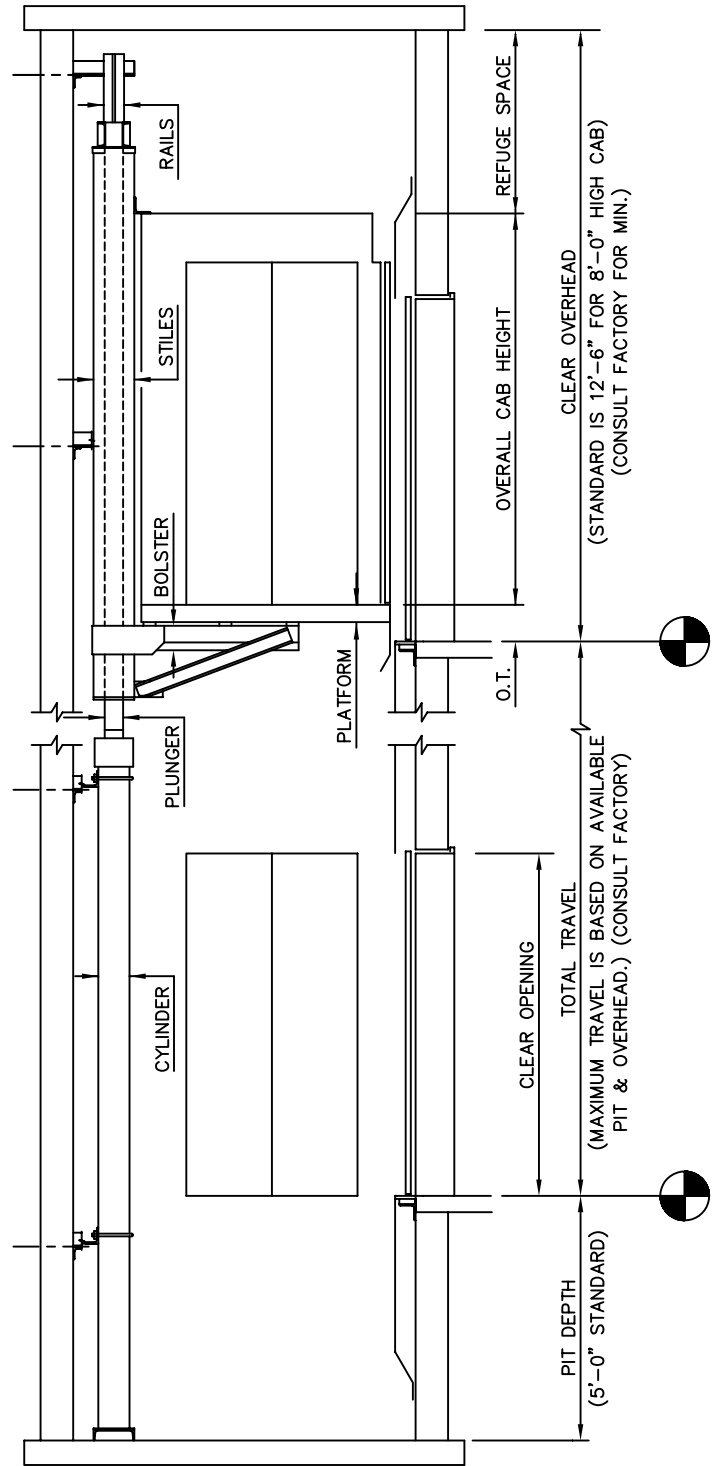

PASSENGER / SERVICE – CANTILEVER HOLELESS

MACHINE ROOM

NOTES:

- 1) ALL DIMENSIONS ARE SUBJECT TO CHANGE WITHOUT NOTICE. CONFIRM WITH FACTORY.
- 2) ADDITIONAL MACHINE ROOM EQUIPMENT MAY REQUIRE A LARGER MACHINE ROOM.
- 3) CLEARANCES MAY VARY PER STATE / CITY REQUIREMENTS. CHECK YOUR LOCAL CODES.
- 4) MINIMUM MACHINE ROOM HEIGHT IS 7'-0". CHECK YOUR LOCAL CODES.
- 5) CONSULT FACTORY FOR SPECIAL ARRANGEMENTS.
- 6) MACHINE ROOM IS SUGGESTED TO BE ADJACENT AT THE LOWEST LANDING, BUT CAN BE LOCATED REMOTE. REMOTE MACHINE ROOMS CAN AFFECT EQUIPMENT.

SECTION

SINGLE STAGE JACKS SHOWN.
2-STAGE TELESCOPIC JACKS MAY BE USED FOR HIGHER TRAVELS. (CONSULT FACTORY)

ELEVATOR SYSTEMS

2801 TOWNSHIP LINE ROAD, HATFIELD, PA 19440
215-799-2900 • 1-800-962-3626 • FAX: 215-703-0347