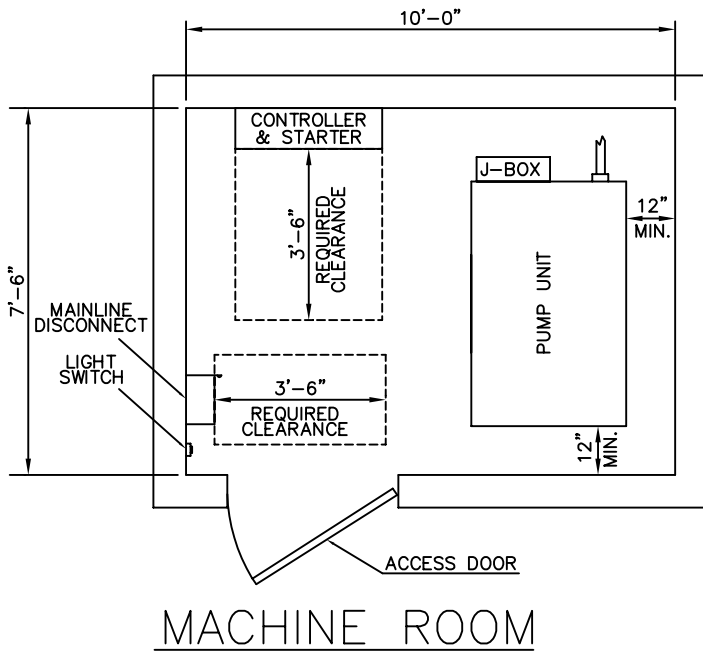

PASSENGER / SERVICE – CANTILEVER HOLELESS

MACHINE ROOM

NOTES:

- 1) ALL DIMENSIONS ARE SUBJECT TO CHANGE WITHOUT NOTICE. CONFIRM WITH FACTORY.
- 2) ADDITIONAL MACHINE ROOM EQUIPMENT MAY REQUIRE A LARGER MACHINE ROOM.
- 3) CLEARANCES MAY VARY PER STATE / CITY REQUIREMENTS. CHECK YOUR LOCAL CODES.
- 4) MINIMUM MACHINE ROOM HEIGHT IS 7'-0". CHECK YOUR LOCAL CODES.
- 5) CONSULT FACTORY FOR SPECIAL ARRANGEMENTS.
- 6) MACHINE ROOM IS SUGGESTED TO BE ADJACENT AT THE LOWEST LANDING, BUT CAN BE LOCATED REMOTE. REMOTE MACHINE ROOMS CAN AFFECT EQUIPMENT.

SECTION

SINGLE STAGE JACKS SHOWN.
2-STAGE TELESCOPIC JACKS MAY BE USED FOR HIGHER TRAVELS. (CONSULT FACTORY)

ELEVATOR SYSTEMS

2801 TOWNSHIP LINE ROAD, HATFIELD, PA 19440
215-799-2900 • 1-800-962-3626 • FAX: 215-703-0347