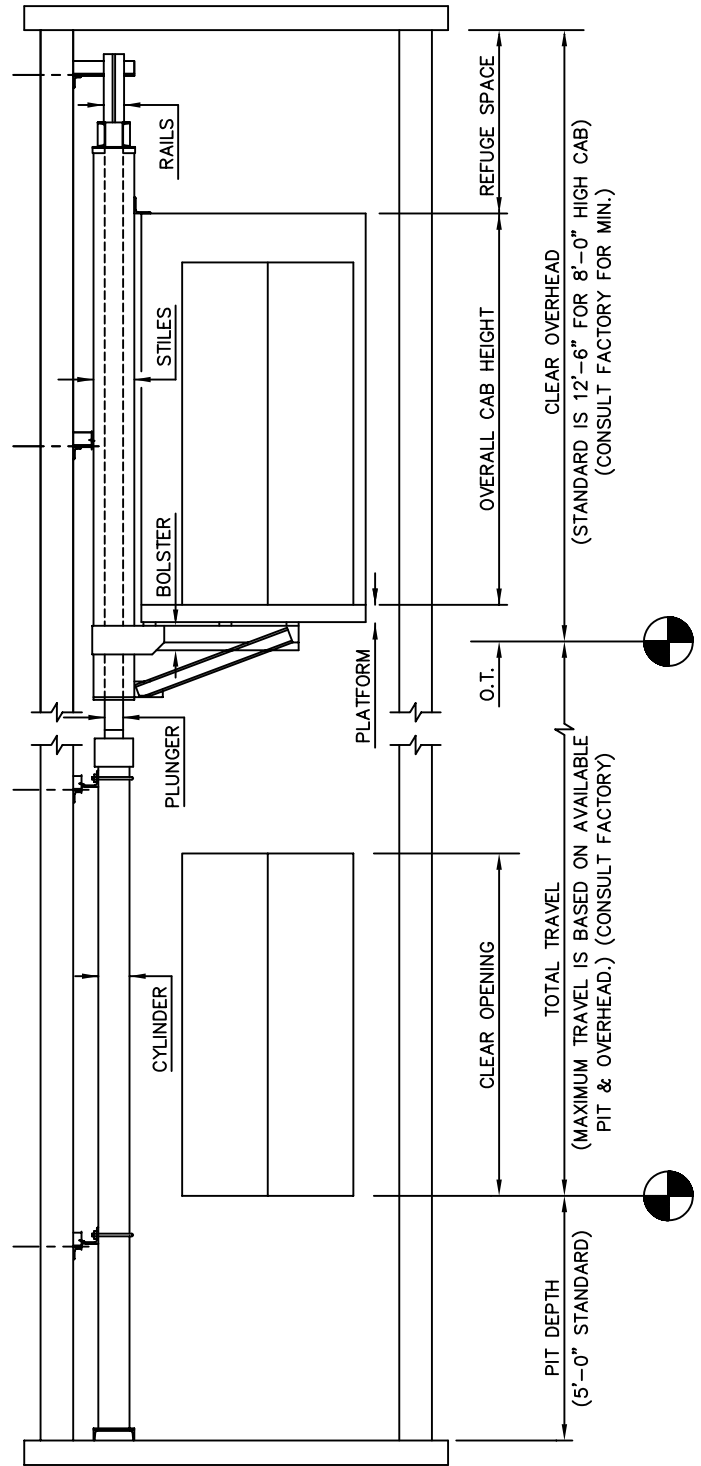

PASSENGER / SERVICE – CANTILEVER HOLELESS

MACHINE ROOM

NOTES:

- 1) ALL DIMENSIONS ARE SUBJECT TO CHANGE WITHOUT NOTICE. CONFIRM WITH FACTORY.
- 2) ADDITIONAL MACHINE ROOM EQUIPMENT MAY REQUIRE A LARGER MACHINE ROOM.
- 3) CLEARANCES MAY VARY PER STATE / CITY REQUIREMENTS. CHECK YOUR LOCAL CODES.
- 4) MINIMUM MACHINE ROOM HEIGHT IS 7'-0". CHECK YOUR LOCAL CODES.
- 5) CONSULT FACTORY FOR SPECIAL ARRANGEMENTS.
- 6) MACHINE ROOM IS SUGGESTED TO BE ADJACENT AT THE LOWEST LANDING, BUT CAN BE LOCATED REMOTE. REMOTE MACHINE ROOMS CAN AFFECT EQUIPMENT.

SECTION

SINGLE STAGE JACKS SHOWN.
2-STAGE TELESCOPIC JACKS MAY BE USED FOR HIGHER TRAVELS. (CONSULT FACTORY)

CEMCO LIFT

ELEVATOR SYSTEMS

2801 TOWNSHIP LINE ROAD, HATFIELD, PA 19440
215-799-2900 • 1-800-962-3626 • FAX: 215-703-0347