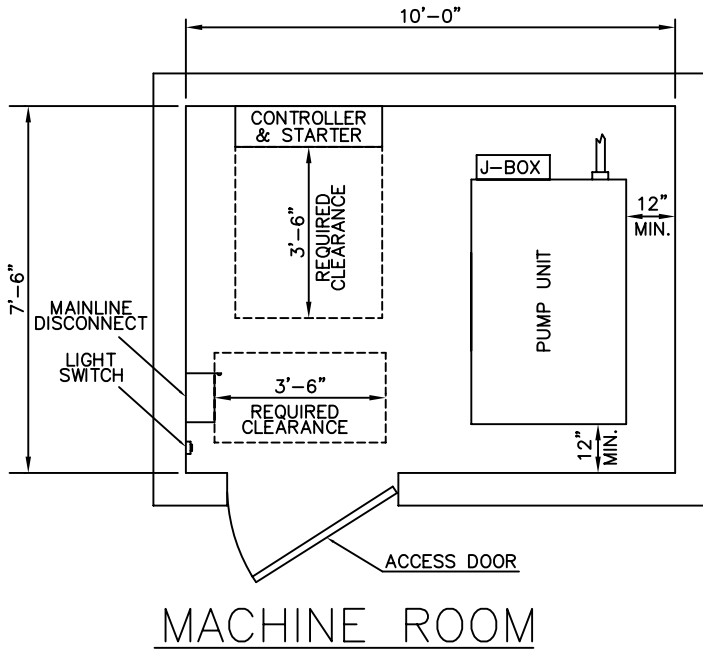

PASSENGER / SERVICE – CANTILEVER HOLELESS

MACHINE ROOM

NOTES:

- 1) ALL DIMENSIONS ARE SUBJECT TO CHANGE WITHOUT NOTICE. CONFIRM WITH FACTORY.
- 2) ADDITIONAL MACHINE ROOM EQUIPMENT MAY REQUIRE A LARGER MACHINE ROOM.
- 3) CLEARANCES MAY VARY PER STATE / CITY REQUIREMENTS. CHECK YOUR LOCAL CODES.
- 4) MINIMUM MACHINE ROOM HEIGHT IS 7'-0". CHECK YOUR LOCAL CODES.
- 5) CONSULT FACTORY FOR SPECIAL ARRANGEMENTS.
- 6) MACHINE ROOM IS SUGGESTED TO BE ADJACENT AT THE LOWEST LANDING, BUT CAN BE LOCATED REMOTE. REMOTE MACHINE ROOMS CAN AFFECT EQUIPMENT.

SECTION

SINGLE STAGE JACKS SHOWN.
2-STAGE TELESCOPIC JACKS MAY BE USED FOR HIGHER TRAVELS. (CONSULT FACTORY)

CEMCO LIFT

ELEVATOR SYSTEMS

2801 TOWNSHIP LINE ROAD, HATFIELD, PA 19440
215-799-2900 • 1-800-962-3626 • FAX: 215-703-0347