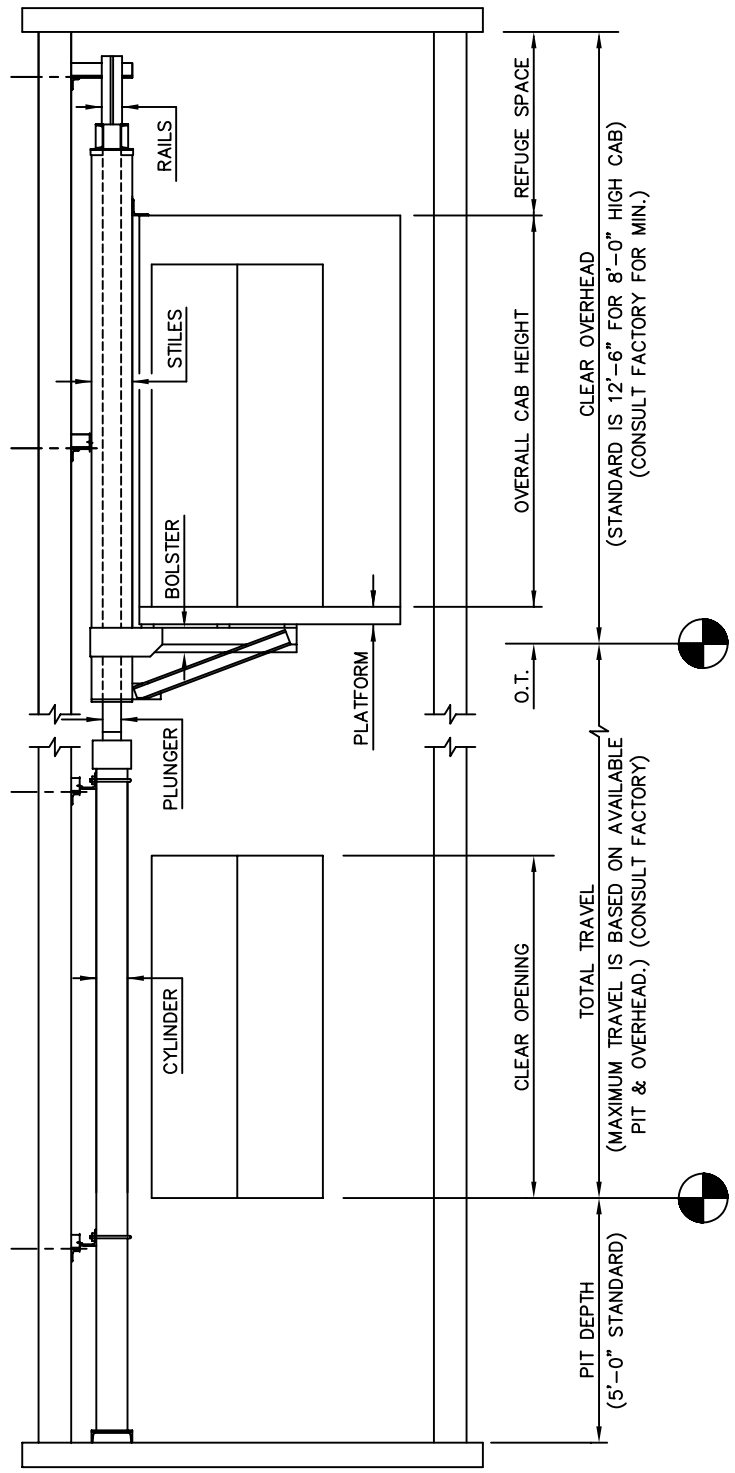

PASSENGER / SERVICE – CANTILEVER HOLELESS

MACHINE ROOM

NOTES:

- 1) ALL DIMENSIONS ARE SUBJECT TO CHANGE WITHOUT NOTICE. CONFIRM WITH FACTORY.
- 2) ADDITIONAL MACHINE ROOM EQUIPMENT MAY REQUIRE A LARGER MACHINE ROOM.
- 3) CLEARANCES MAY VARY PER STATE / CITY REQUIREMENTS. CHECK YOUR LOCAL CODES.
- 4) MINIMUM MACHINE ROOM HEIGHT IS 7'-0". CHECK YOUR LOCAL CODES.
- 5) CONSULT FACTORY FOR SPECIAL ARRANGEMENTS.
- 6) MACHINE ROOM IS SUGGESTED TO BE ADJACENT AT THE LOWEST LANDING, BUT CAN BE LOCATED REMOTE. REMOTE MACHINE ROOMS CAN AFFECT EQUIPMENT.

SECTION

SINGLE STAGE JACKS SHOWN.
2-STAGE TELESCOPIC JACKS MAY BE USED FOR HIGHER TRAVELS. (CONSULT FACTORY)