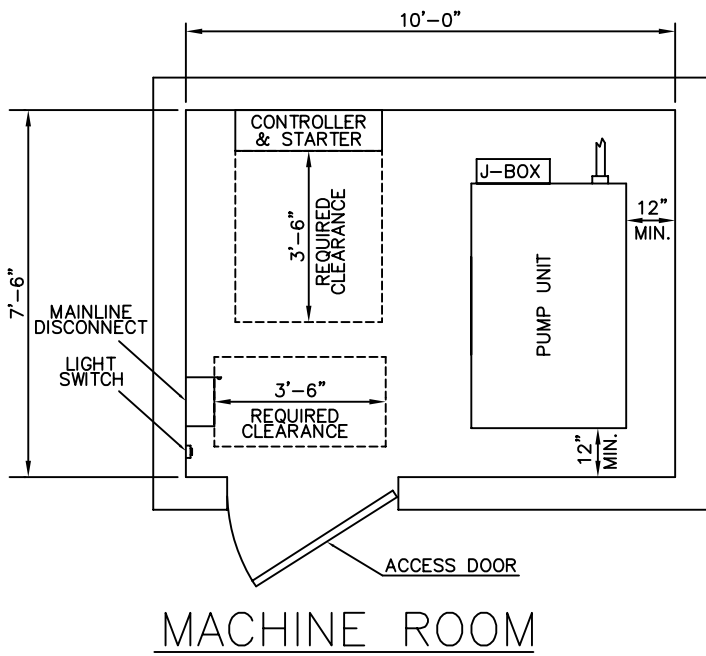

PASSENGER / SERVICE – CANTILEVER HOLELESS

MACHINE ROOM

NOTES:

- 1) ALL DIMENSIONS ARE SUBJECT TO CHANGE WITHOUT NOTICE. CONFIRM WITH FACTORY.
- 2) ADDITIONAL MACHINE ROOM EQUIPMENT MAY REQUIRE A LARGER MACHINE ROOM.
- 3) CLEARANCES MAY VARY PER STATE / CITY REQUIREMENTS. CHECK YOUR LOCAL CODES.
- 4) MINIMUM MACHINE ROOM HEIGHT IS 7'-0". CHECK YOUR LOCAL CODES.
- 5) CONSULT FACTORY FOR SPECIAL ARRANGEMENTS.
- 6) MACHINE ROOM IS SUGGESTED TO BE ADJACENT AT THE LOWEST LANDING, BUT CAN BE LOCATED REMOTE. REMOTE MACHINE ROOMS CAN AFFECT EQUIPMENT.

SECTION

SINGLE STAGE JACKS SHOWN.
2-STAGE TELESCOPIC JACKS MAY BE USED FOR HIGHER TRAVELS. (CONSULT FACTORY)