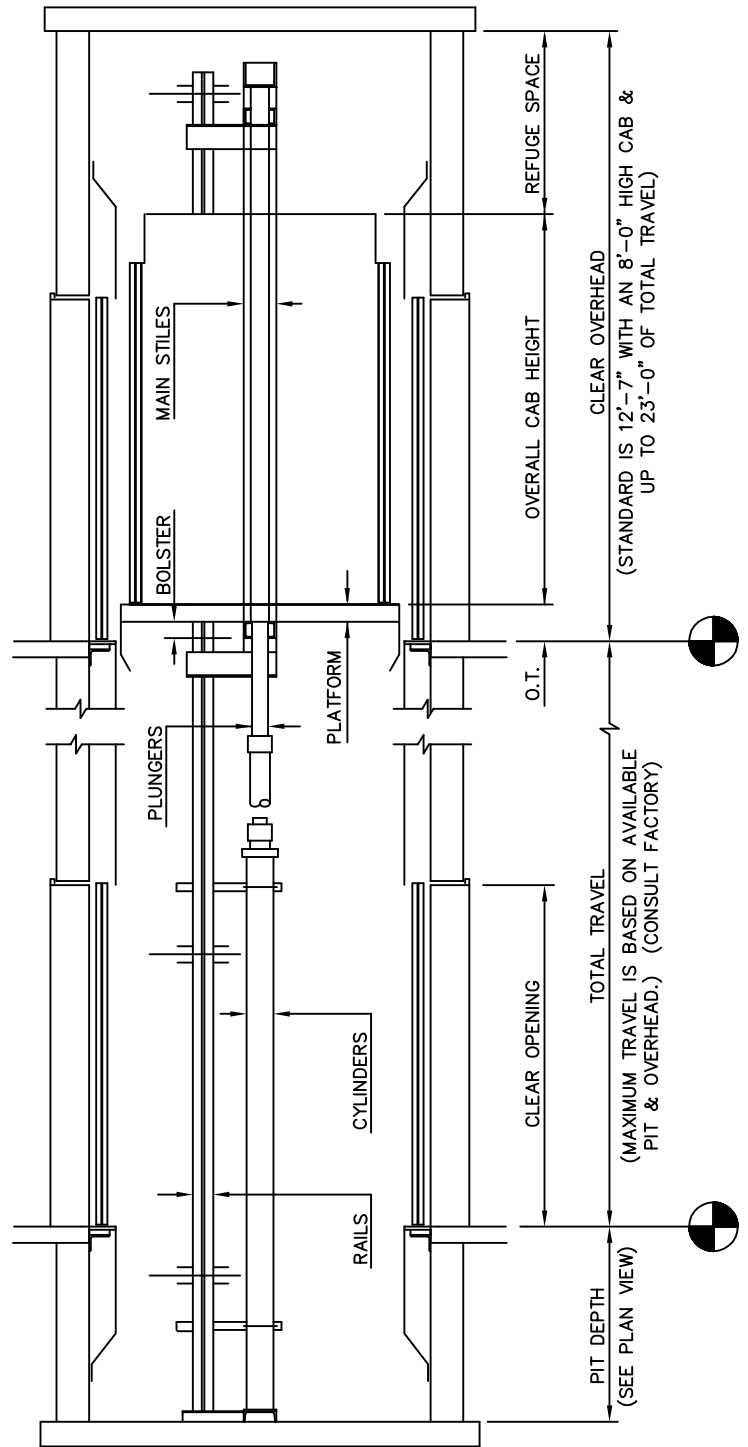

MACHINE ROOM

NOTES:

- 1) ALL DIMENSIONS ARE SUBJECT TO CHANGE WITHOUT NOTICE. CONFIRM WITH FACTORY.
- 2) ADDITIONAL MACHINE ROOM EQUIPMENT MAY REQUIRE A LARGER MACHINE ROOM.
- 3) CLEARANCES MAY VARY PER STATE / CITY REQUIREMENTS. CHECK YOUR LOCAL CODES.
- 4) MINIMUM MACHINE ROOM HEIGHT IS 7'-0". CHECK YOUR LOCAL CODES.
- 5) CONSULT FACTORY FOR SPECIAL ARRANGEMENTS.
- 6) MACHINE ROOM IS SUGGESTED TO BE ADJACENT AT THE LOWEST LANDING, BUT CAN BE LOCATED REMOTE. REMOTE MACHINE ROOMS CAN AFFECT EQUIPMENT.

SECTION

2-STAGE TELESCOPIC JACKS SHOWN
CONSULT FACTORY FOR HIGHER TRAVELS.

CEMCO LIFT

ELEVATOR SYSTEMS

2801 TOWNSHIP LINE ROAD, HATFIELD, PA 19440
215-799-2900 • 1-800-962-3626 • FAX: 215-703-0347