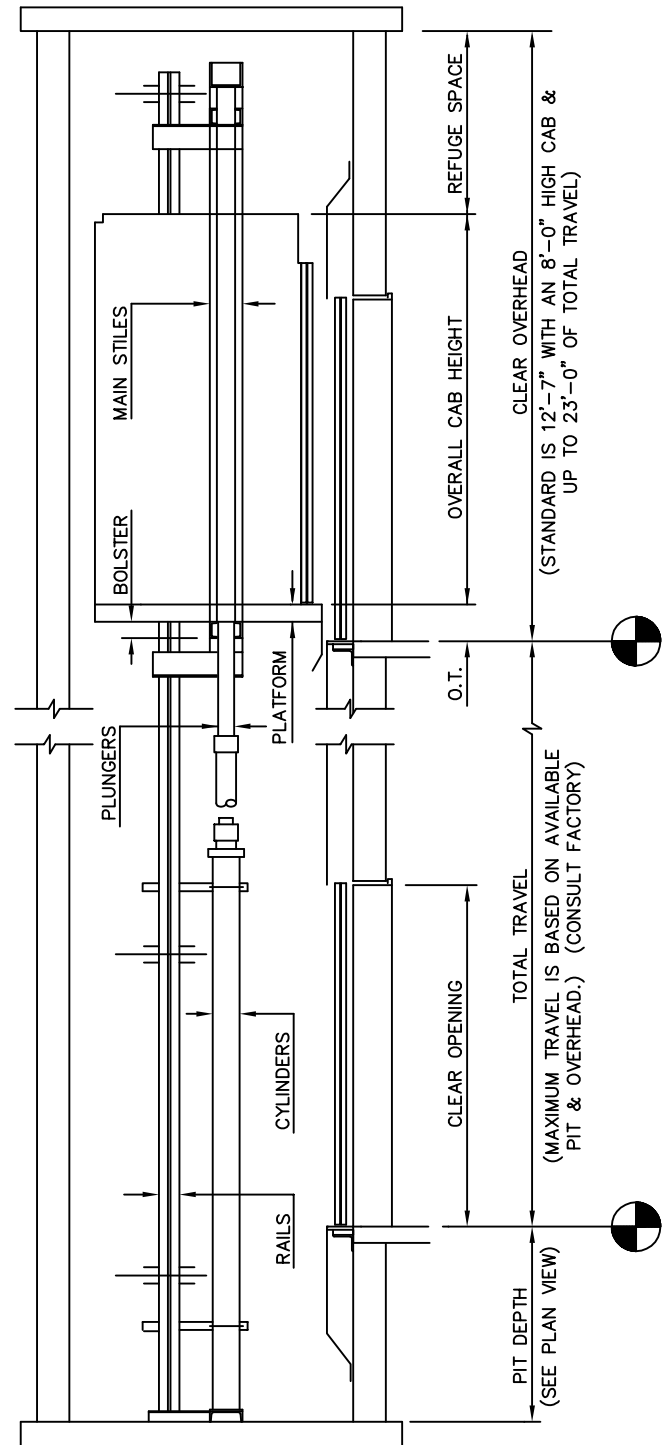

MACHINE ROOM

NOTES:

- 1) ALL DIMENSIONS ARE SUBJECT TO CHANGE WITHOUT NOTICE. CONFIRM WITH FACTORY.
- 2) ADDITIONAL MACHINE ROOM EQUIPMENT MAY REQUIRE A LARGER MACHINE ROOM.
- 3) CLEARANCES MAY VARY PER STATE / CITY REQUIREMENTS. CHECK YOUR LOCAL CODES.
- 4) MINIMUM MACHINE ROOM HEIGHT IS 7'-0". CHECK YOUR LOCAL CODES.
- 5) CONSULT FACTORY FOR SPECIAL ARRANGEMENTS.
- 6) MACHINE ROOM IS SUGGESTED TO BE ADJACENT AT THE LOWEST LANDING, BUT CAN BE LOCATED REMOTE. REMOTE MACHINE ROOMS CAN AFFECT EQUIPMENT.

SECTION

2-STAGE TELESCOPIC JACKS SHOWN
CONSULT FACTORY FOR HIGHER TRAVELS.

CEMCO LIFT
ELEVATOR SYSTEMS

2801 TOWNSHIP LINE ROAD, HATFIELD, PA 19440
215-799-2900 • 1-800-962-3626 • FAX: 215-703-0347