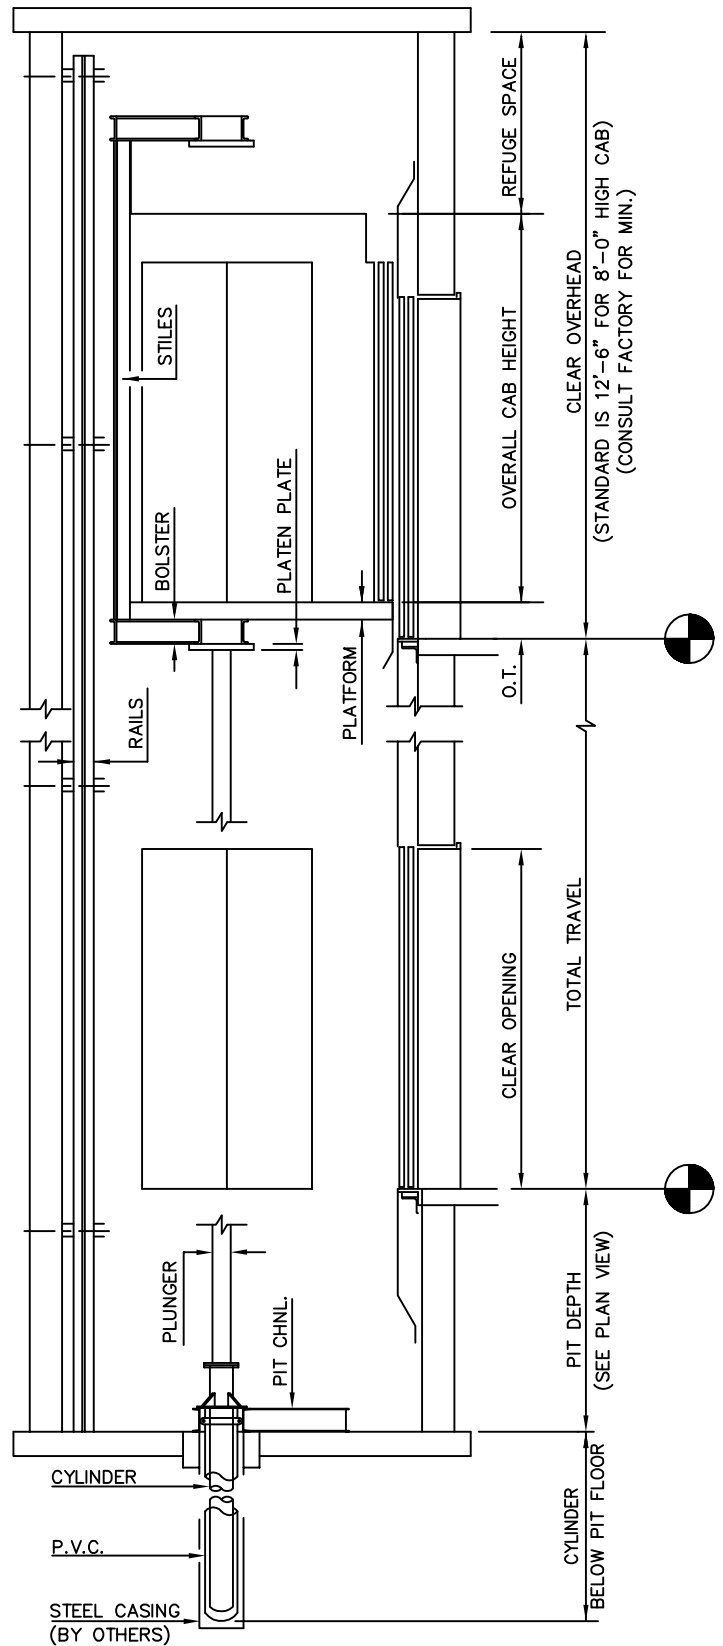

# PASSENGER / SERVICE – CORNERPOST IN-GROUND

MACHINE ROOM

**NOTES:**

- 1) ALL DIMENSIONS ARE SUBJECT TO CHANGE WITHOUT NOTICE. CONFIRM WITH FACTORY.
- 2) ADDITIONAL MACHINE ROOM EQUIPMENT MAY REQUIRE A LARGER MACHINE ROOM.
- 3) CLEARANCES MAY VARY PER STATE / CITY REQUIREMENTS. CHECK YOUR LOCAL CODES.
- 4) MINIMUM MACHINE ROOM HEIGHT IS 7'-0". CHECK YOUR LOCAL CODES.
- 5) CONSULT FACTORY FOR SPECIAL ARRANGEMENTS.
- 6) MACHINE ROOM IS SUGGESTED TO BE ADJACENT AT THE LOWEST LANDING, BUT CAN BE LOCATED REMOTE. REMOTE MACHINE ROOMS CAN AFFECT EQUIPMENT.

SECTION

**CEMCO LIFT**  
ELEVATOR SYSTEMS

2801 TOWNSHIP LINE ROAD, HATFIELD, PA 19440  
215-799-2900 • 1-800-962-3626 • FAX: 215-703-0347