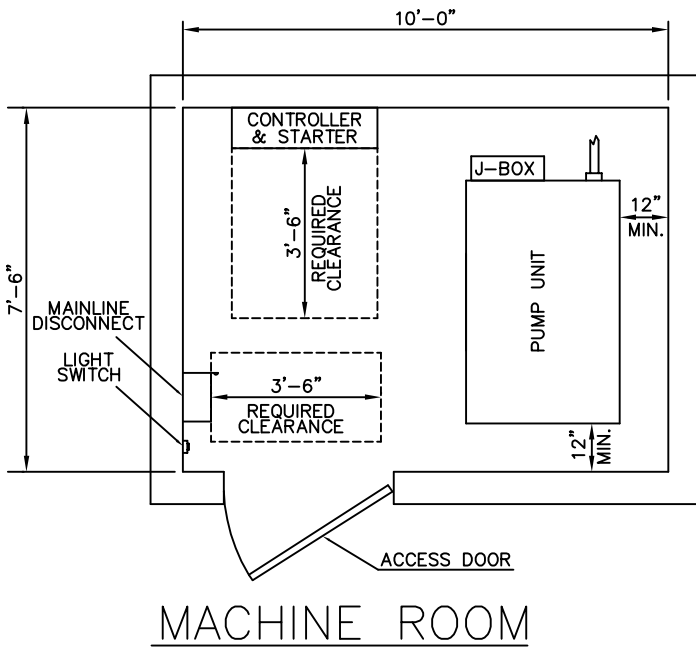

# PASSENGER / SERVICE – CORNERPOST IN-GROUND

MACHINE ROOM

**NOTES:**

- 1) ALL DIMENSIONS ARE SUBJECT TO CHANGE WITHOUT NOTICE. CONFIRM WITH FACTORY.
- 2) ADDITIONAL MACHINE ROOM EQUIPMENT MAY REQUIRE A LARGER MACHINE ROOM.
- 3) CLEARANCES MAY VARY PER STATE / CITY REQUIREMENTS. CHECK YOUR LOCAL CODES.
- 4) MINIMUM MACHINE ROOM HEIGHT IS 7'-0". CHECK YOUR LOCAL CODES.
- 5) CONSULT FACTORY FOR SPECIAL ARRANGEMENTS.
- 6) MACHINE ROOM IS SUGGESTED TO BE ADJACENT AT THE LOWEST LANDING, BUT CAN BE LOCATED REMOTE. REMOTE MACHINE ROOMS CAN AFFECT EQUIPMENT.